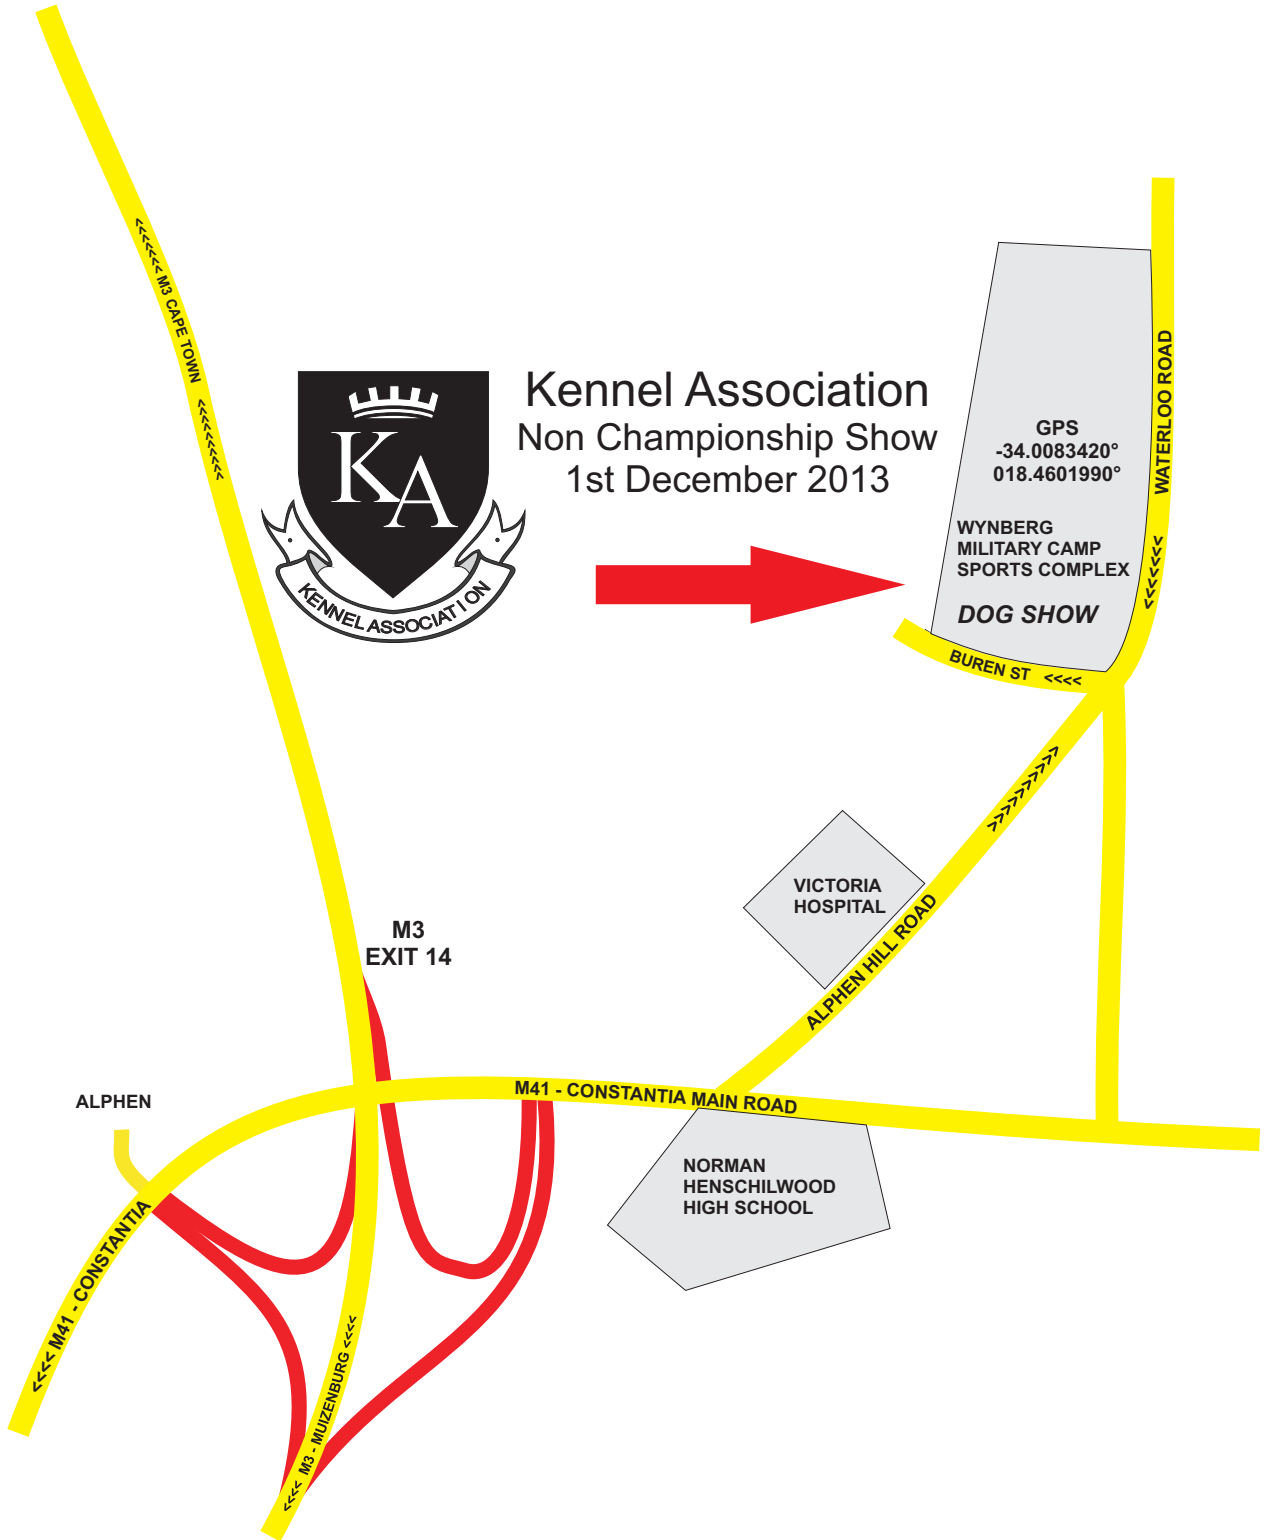

**Kennel Association
Non Championship Show
1st December 2013**

GPS
-34.0083420°
018.4601990°

WYNBERG
MILITARY CAMP
SPORTS COMPLEX
DOG SHOW

ALPHEN

M3
EXIT 14

M41 - CONSTANTIA MAIN ROAD

VICTORIA
HOSPITAL

NORMAN
HENSCHILWOOD
HIGH SCHOOL

BUREN ST <<<<

ALPHEN HILL ROAD >>>>>>>>>>

M41 - CONSTANTIA <<<<<<<<<<<

M3 - MUIZENBURG <<<<