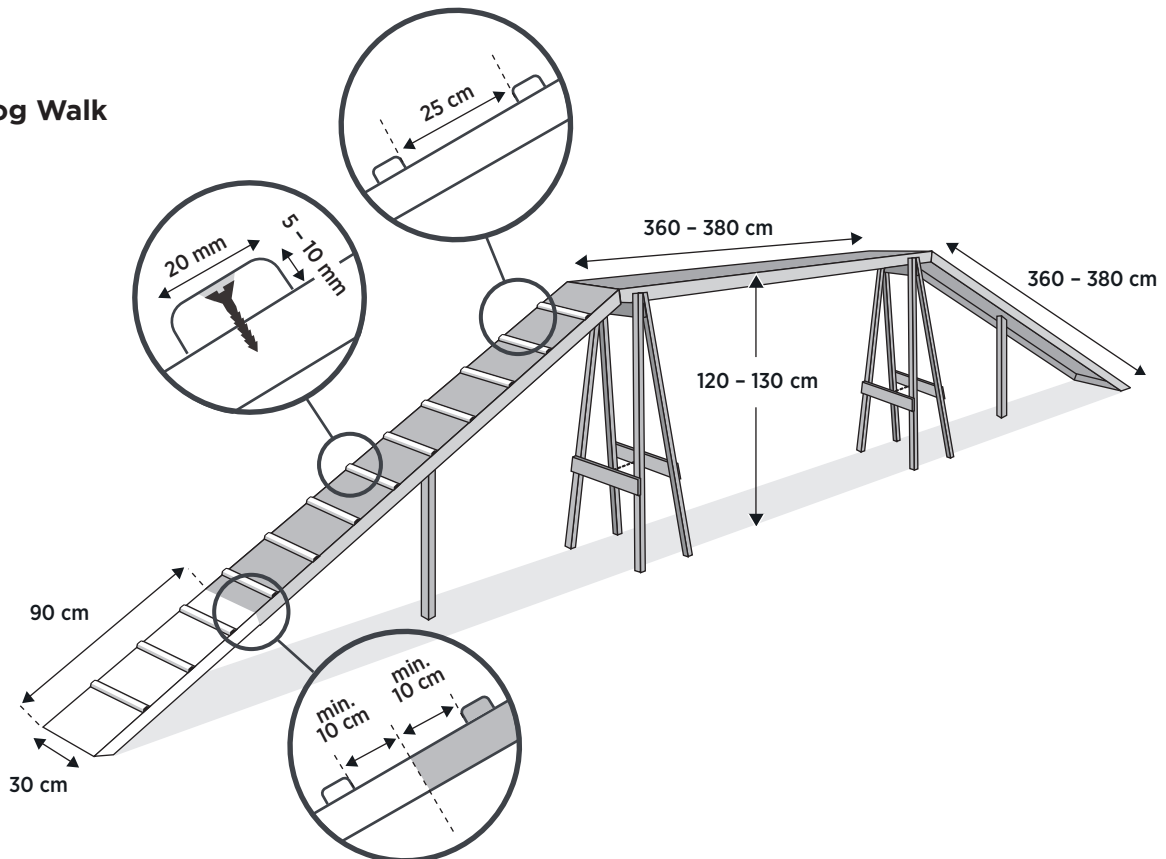

AGILITY OBSTACLES

Regulations of the Federation Cynologique Internationale

Contacts:

A-frame

Dog Walk

See-Saw

Jumps:

Hurdles:

Single Hurdle

Jumps:

Panel Jump

Brush Jump

Spread Jump

Wall / Viaduct

Long Jump

Tube Tunnel

Weaving Poles

Tyre

Other obstacles:

Flat Tunnel

Table